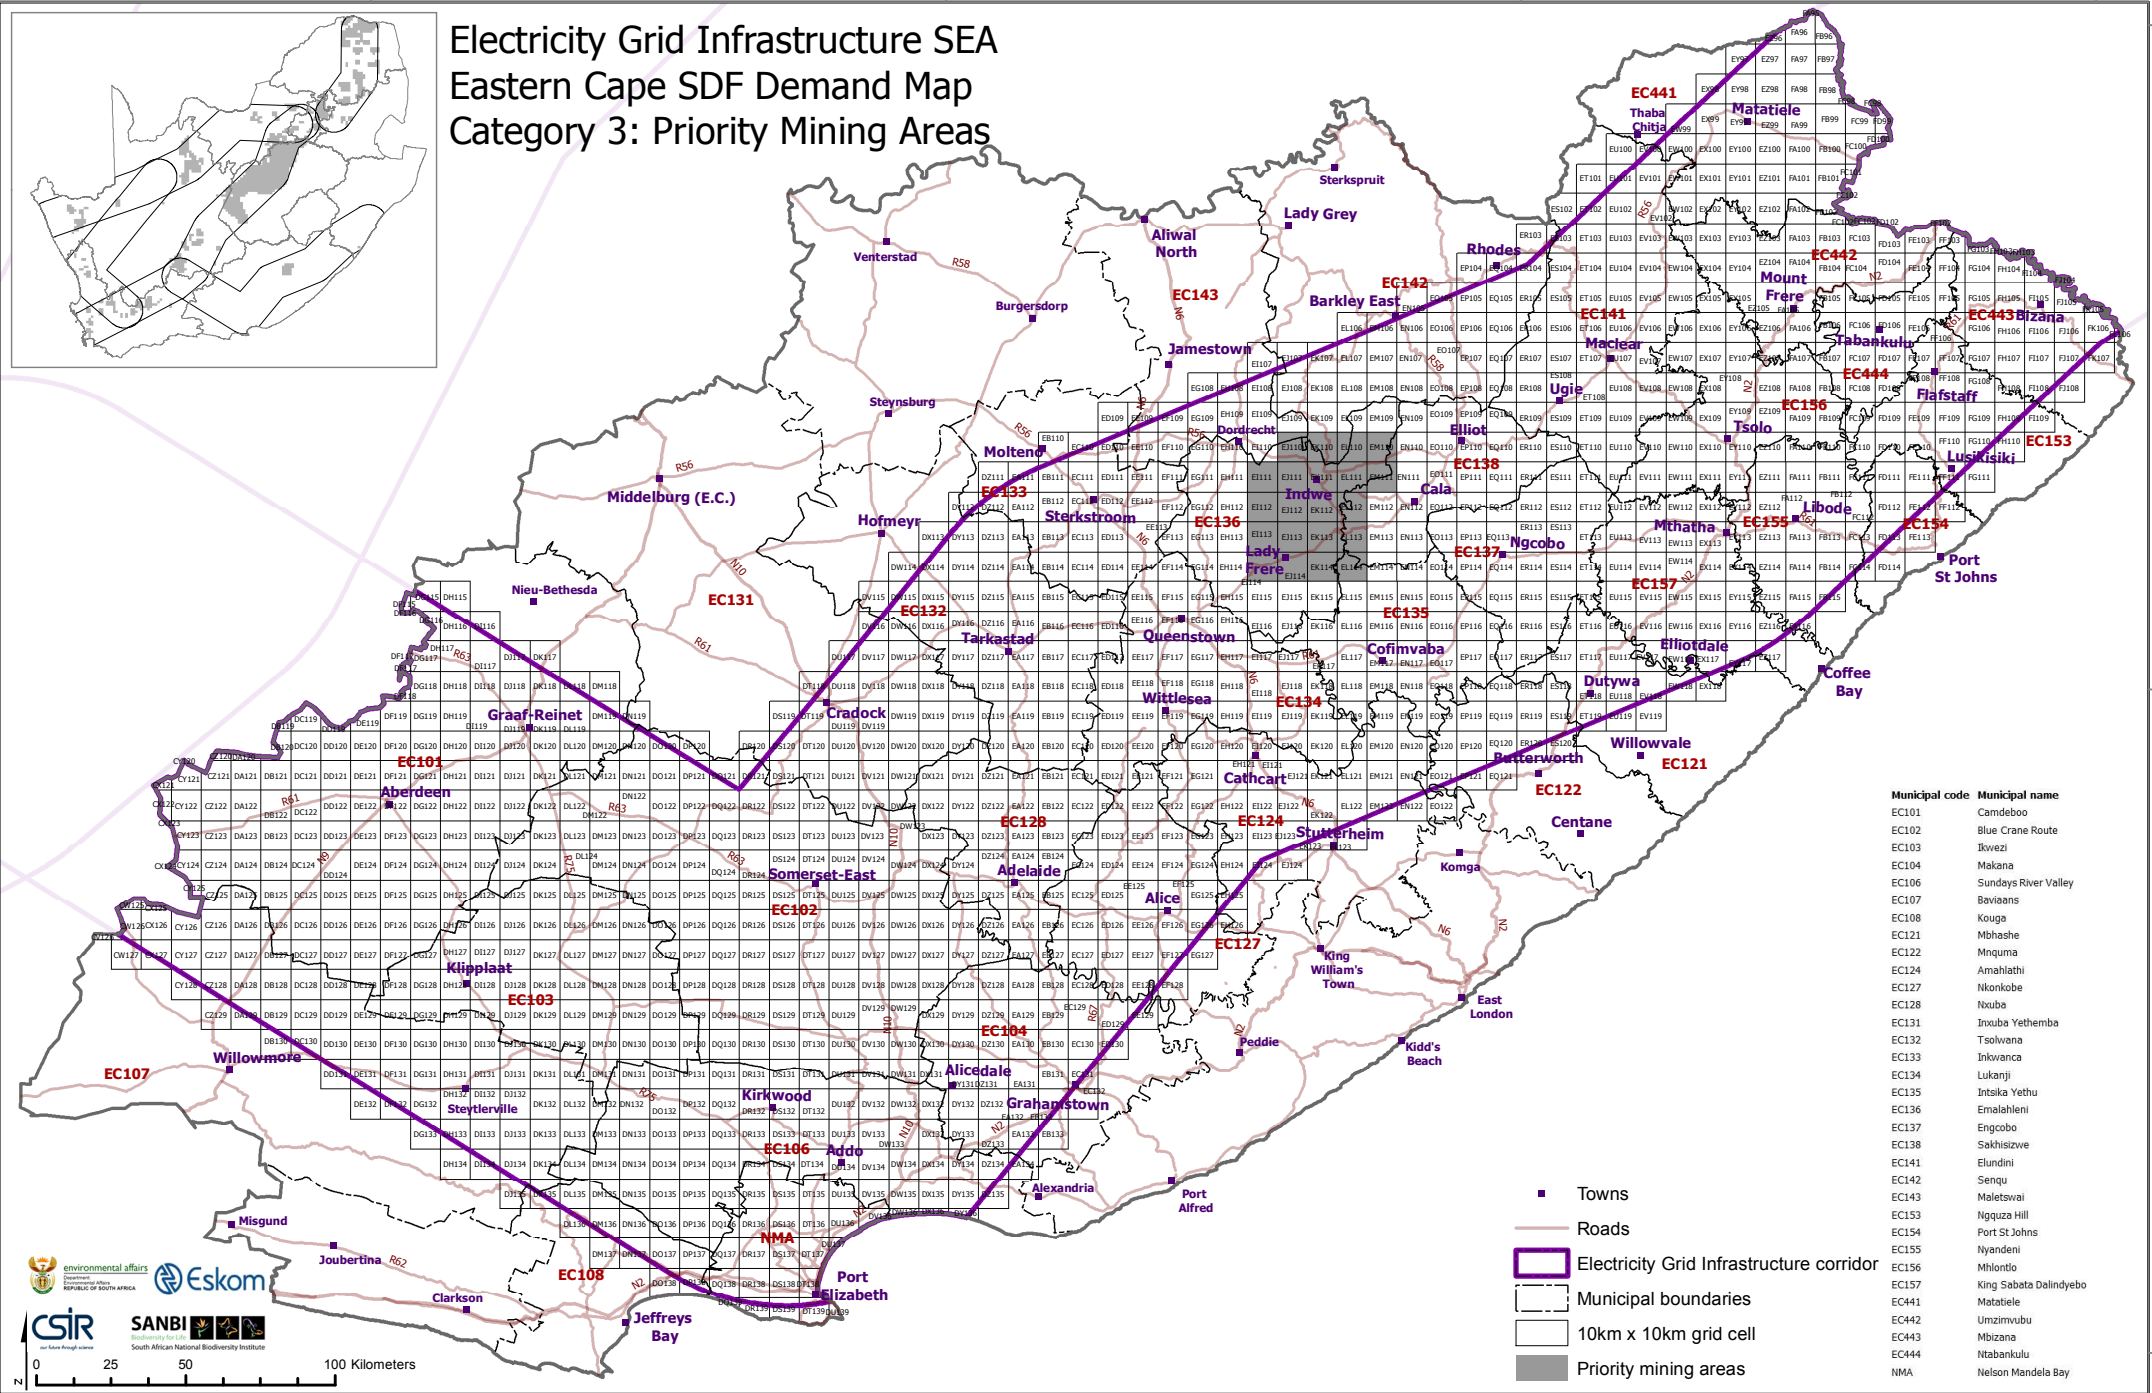

Electricity Grid Infrastructure SEA Eastern Cape SDF Demand Map Category 3: Priority Mining Areas

Municipal code	Municipal name
EC101	Camdeboo
EC102	Blue Crane Route
EC103	Ikwezi
EC104	Makana
EC106	Sundays River Valley
EC107	Baviaans
EC108	Kouga
EC121	Mbashe
EC122	Mnquma
EC124	Amahlathi
EC127	Nkoonke
EC128	Nxuba
EC131	Inxuba Yethemba
EC132	Tsolwana
EC133	Inkwanca
EC134	Lukani
EC135	Intsika Yethu
EC136	Emalahleni
EC137	Engcobo
EC138	Sakhisizwe
EC141	Elundini
EC142	Senqu
EC143	Maletswai
EC153	Nguqza Hill
EC154	Port St Johns
EC155	Nyandeni
EC156	Mhloni
EC157	King Sabata Dalindyebo
EC441	Matatiele
EC442	Umzimvubu
EC443	Mbizana
EC444	Ntabankulu
NMA	Nelson Mandela Bay

0 25 50 100 Kilometers